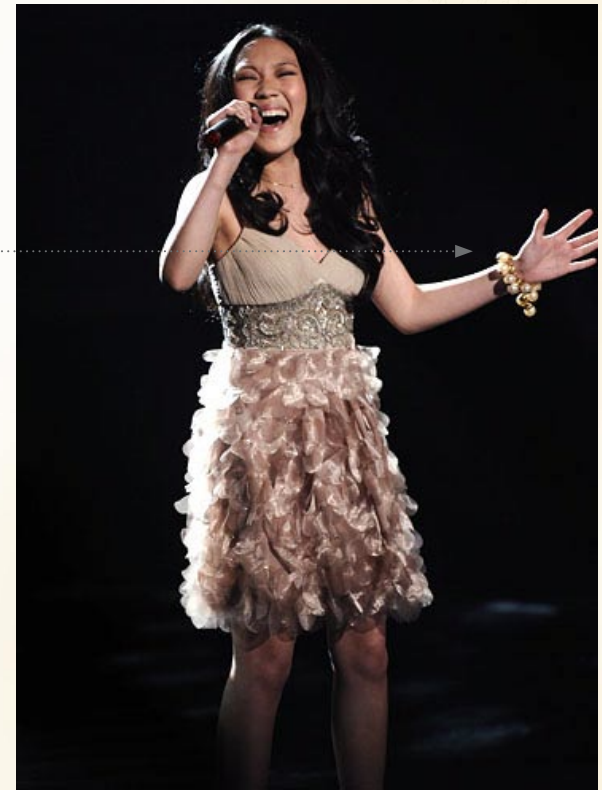

lenora dame

March 2, 2011

Thia Megia from American Idol wearing the Pearl Bauble Bracelet.

Located on website under Romantic bracelets.